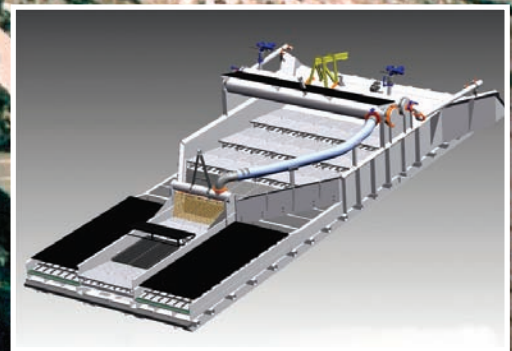

for **SERIOUS MINERS** who require **heavy duty** solutions...

ROSS BOX

The Ross Box has been proven to capture over 90% of all gold down to 200 mesh, at volumes up to 1000 tons (700 cubic yards) per hour

FALCON CONCENTRATORS

RMS-ROSS CIRCULAR JIGS

DEROCKER

RMS-ROSS
CORPORATION

44325 Yale Road West, Chilliwack, BC Canada V2R 4H2
Phone 604.792.5911 • Fax 604.792.7148 • Toll free 1.800.814.8243
gold@rmsross.com • www.rmsross.com